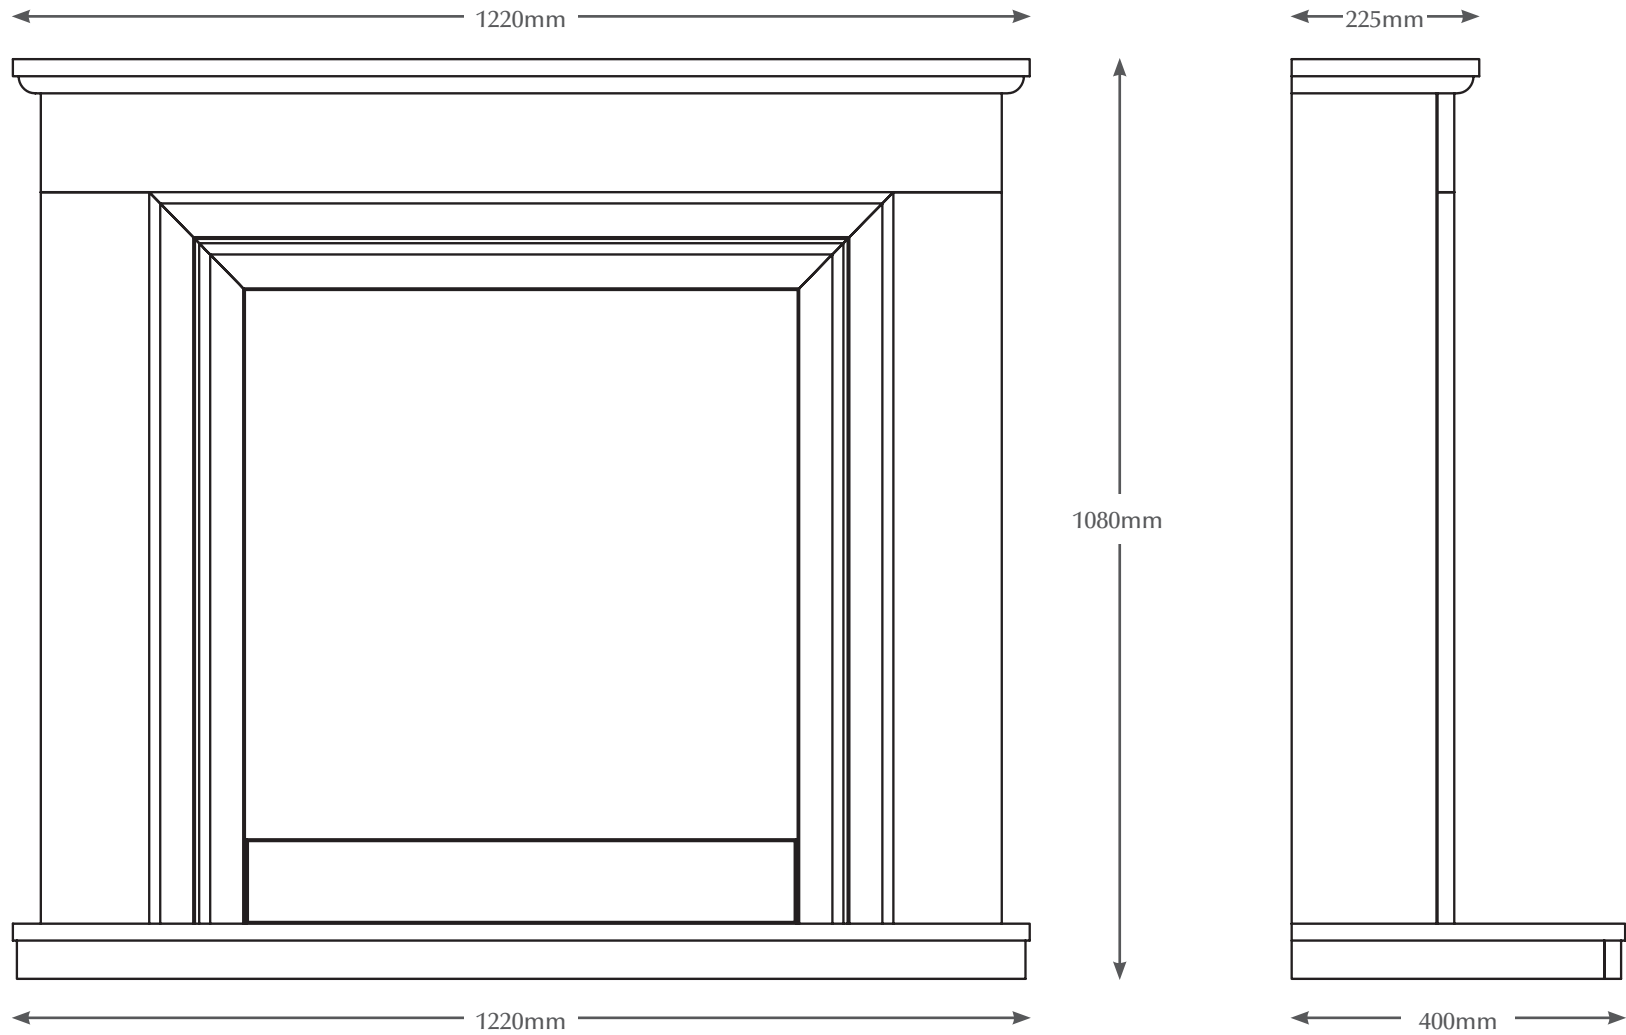

48" VITALIA

TECHNICAL - LINE DRAWING

ELGIN & HALL[®]
BRITISH MADE

WWW.BEMODERN.COM/ELGIN-AND-HALL